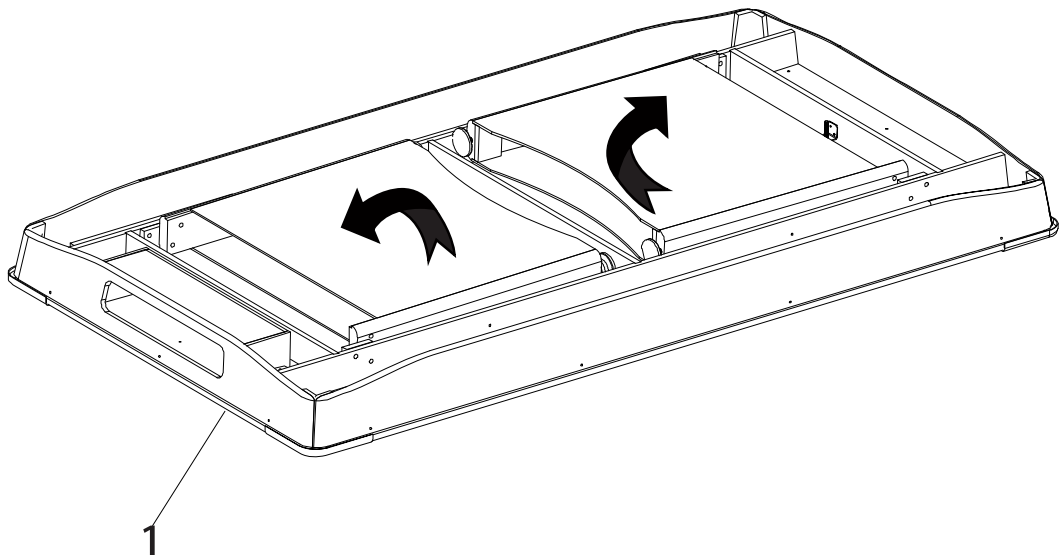

Parts List

#1 Main frame 1 piece	#2 5/16" Bolt 4 pieces	#3 Cue stick 2 pieces	#4 Billiard balls 1 piece
#5 Triangle 1 piece	#6 Brush 1 piece	#7 Chalk 2 pieces	

Assembly instructions

Step 1: